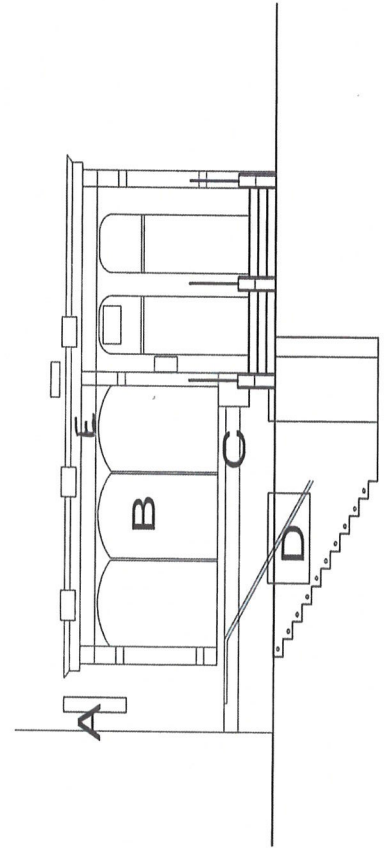

Licensing: Purple Door, 5 York Place, Leeds, LS1 2DR. Existing Elevation & Photos

2015

- A - Existing Projecting Sign 1200mm High X 1000mm X 100 mm With Text As Shown
- B - Existing X3 Windows Vinyls Text As Shown
- C - Existing Illuminated Form Above, Polished Stand Off Lettering
- D - Existing Window Vinyls Showing The Purple Door
- E - Existing Retractable Canopy Measuring 5500mm X 1500mm (Approx)

SIGN DIMENSIONS 120cm x 85cm

WINDOW SIGN 2m x 50cm

CHROME LETTERING 160cm x 15cm

CANOPY 5.5m x 1.5m (APPROX)